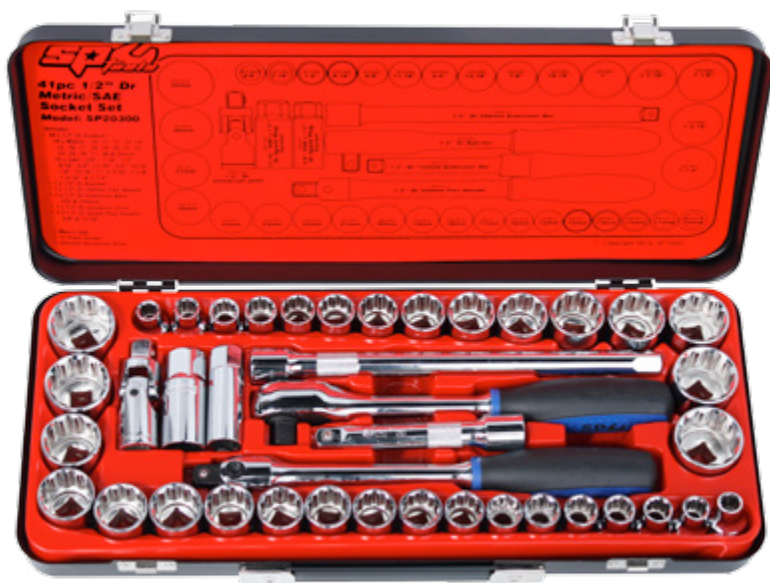

## 1/2" DR SOCKET SETS

- CHROME VANADIUM STEEL FOR HIGH DURABILITY
- FLAT DRIVE TECHNOLOGY TO MAXIMIZE GRIP
- QUICK RELEASE SYSTEM FOR EASY SOCKET CHANGES
- CUSHIONED GRIP HANDLE FOR OPERATER COMFORT
- SPECIALLY STRENGTHED RATCHET GEAR TEETH TO SUSTAIN MAXIMUM APPLIED TORQUE

### 41PC 1/2" DR SOCKET SET

Model No.	Description
SP20300	41PC 1/2" DR 12PT METRIC/SAE SOCKET SET
Contents	
<b>1/2"Dr 12pt Sockets &amp; Accessories</b>	
<ul style="list-style-type: none"> <li>• 10, 11, 12, 13, 14, 15, 16, 17, 18, 19, 20, 21, 22, 23, 24, 26, 27, 30 &amp; 32mm</li> <li>• 3/8, 7/16, 1/2, 9/16, 5/8, 11/16, 3/4, 13/16, 7/8, 15/16, 1, 1-1/16, 1-1/8, 1-3/16 &amp; 1-1/4"</li> <li>• Spark Plug Sockets - 5/8 &amp; 13/16"</li> <li>• 45T Ratchet</li> <li>• Flex Handle - 250mm</li> <li>• Extension Bars - 125 &amp; 250mm</li> <li>• Universal Joint</li> </ul>	

## 3/4" DR SOCKET SETS

- CHROME VANADIUM STEEL FOR HIGH DURABILITY
- FLAT DRIVE TECHNOLOGY TO MAXIMIZE GRIP

### 32PC 3/4" DR SOCKET SET

Model No.	Description
SP20400	32PC 3/4" DR 12PT METRIC/SAE SOCKET SET
Contents	
<b>3/4"Dr 12pt Sockets &amp; Accessories</b>	
<ul style="list-style-type: none"> <li>• 19, 22, 24, 27, 30, 32, 36, 38, 41, 46, 50 &amp; 55mm</li> <li>• 3/4, 13/16, 7/8, 15/16, 1, 1-1/16, 1-1/8, 1-3/16, 1-1/4, 1-5/16, 1-3/8, 1-7/16, 1-1/2, 1-5/8 &amp; 1-7/8"</li> <li>• 24T Ratchet</li> <li>• Flex Handle - 450mm</li> <li>• Extension Bars - 200 &amp; 400mm</li> <li>• Extendible Handle - 450 to 750mm</li> <li>• Universal Joint</li> </ul>	