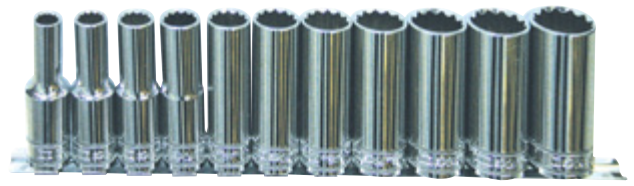

1/2" DR SOCKET RAIL SETS

12PC 1/2" DR METRIC SOCKET RAIL SET

Model No.	Dr	Description
SP20330		<ul style="list-style-type: none"> • 10, 11, 12, 13, 14, 15, 16, 17, 19, 21, 22 & 24mm Sockets • 1 x Socket Rail
SP20332		<ul style="list-style-type: none"> • 10, 11, 12, 13, 14, 15, 16, 17, 19, 21, 22 & 24mm Sockets • 1 x Socket Rail

11PC 1/2" DR SAE SOCKET RAIL SET

Model No.	Dr	Description
SP20331		<ul style="list-style-type: none"> • 3/8, 7/16, 1/2, 9/16, 5/8, 11/16, 3/4, 13/16, 7/8, 15/16 & 1" Sockets • 1 x Socket Rail
SP20333		<ul style="list-style-type: none"> • 3/8, 7/16, 1/2, 9/16, 5/8, 11/16, 3/4, 13/16, 7/8, 15/16 & 1" Sockets • 1 x Socket Rail

12PC 1/2" DR METRIC DEEP SOCKET RAIL SET

Model No.	Dr	Description
SP20340		<ul style="list-style-type: none"> • 10, 11, 12, 13, 14, 15, 16, 17, 19, 21, 22 & 24mm Sockets • 1 x Socket Rail

11PC 1/2" DR SAE DEEP SOCKET RAIL SET

Model No.	Description
SP203RQL	<ul style="list-style-type: none"> • 432mm/17" Socket Holder with 15x1/2 Drive Clips • Lock Socket on Rail by Turning to the Right Unlocked by Turning to the Left

Model No.	Description
SP203RM	<ul style="list-style-type: none"> • 450mm Socket Holder with 16x1/2" Drive Clips • Magnetic Rail Base • Ball Bearing Holds socket firmly