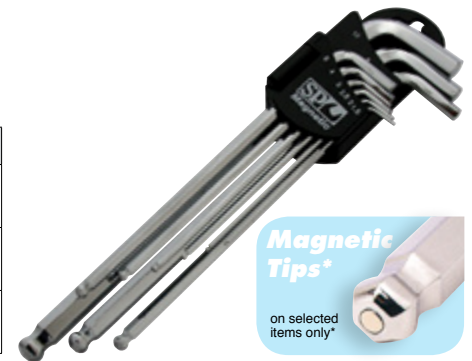

## HEX SETS

### 9PC - KEY SETS - BLACK

Model No.	Size
SP34501	Metric Ball Drive Hex Key Set • 1.5, 2, 2.5, 3, 4, 5, 6, 8 & 10mm
SP34502	SAE Ball Drive Hex Key Set • 1/16", 5/64", 3/32", 1/8", 5/32", 3/16", 1/4", 5/16", & 3/8"
SP34507	Torx® Ball Drive Key Set • T-10, T-15, T-20, T-25, T-27, T-30, T-40, T-45 & T-50

### 9PC - MAGNETIC KEY SETS - CHROME

Model No.	Size
SP34511	Metric Magnetic Ball Drive Hex Key Set • 1.5, 2, 2.5, 3, 4, 5, 6, 8 & 10mm
SP34512	SAE Magnetic Ball Drive Hex KeySet • 1/16", 5/64", 3/32", 1/8", 5/32", 3/16", 1/4", 5/16" & 3/8"
SP34517	Torx® Magnetic Ball Drive Key Set • T-10, T-15, T-20, T-25, T-27, T-30, T-40, T-45 & T-50

### 13PC - MAGNETIC KEY SETS - CHROME

Model No.	Size
SP34521	Metric Magnetic Ball Drive Hex Key Set • 1.27, 1.5, 2, 2.5, 3, 4, 4.5, 5, 5.5, 6, 7, 8 & 10
SP34522	SAE Magnetic Ball Drive Hex Key Set • 0.05, 1/16", 5/64", 3/32", 7/64", 1/8", 9/64", 5/32", 3/16", 7/32, 1/4", 5/16" & 3/8"