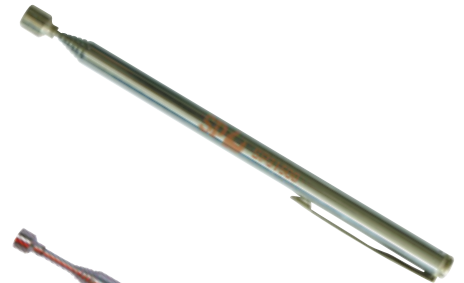

INSPECTION MIRROR & PICK-UP TOOL SET

4PC INSPECTION MIRROR & PICK UP TOOL SET

Model No.	Description
SP31490	<ul style="list-style-type: none"> Easily access confined areas Magnetic pick up tool makes it easy to retrieve small hard to reach objects <p>Set Includes: Swivel head telescopic mirror: <ul style="list-style-type: none"> Extends 250-925, Ø 57mm Telescopic pick up tool: <ul style="list-style-type: none"> Extends 160-645mm 3x interchangeable magnetic heads <ul style="list-style-type: none"> 1.5kg magnetic swivel head pick up tool 1.5kg magnetic pick up tool 0.5kg magnetic pick up tool </p>

PICK-UP TOOLS & FLEX FLASHLIGHTS

TELESCOPIC MAGNETIC PEN PICK-UP TOOL

Model No.	Description
SP31500	<ul style="list-style-type: none"> 1kg magnetic pen pick-up Extends 130 – 620mm

TELESCOPIC MAGNETIC PEN PICK-UP TOOL WITH CLEANING NEEDLE

Model No.	Description
SP31507	<ul style="list-style-type: none"> Magnetic telescope will hold 1kg Needle will hold 500g Extends 130 – 620mm

TELESCOPIC MAGNETIC PICK-UP TOOLS

Model No.	Description
SP31502	<ul style="list-style-type: none"> 1kg magnetic pick-up tool Extends 185-840mm
SP31503	<ul style="list-style-type: none"> 2.3kg magnetic pick-up tool Extends 180-800mm
SP31512	<ul style="list-style-type: none"> 4.5kg magnetic pick-up tool Extends 190-760mm
SP31513	<ul style="list-style-type: none"> 6.8kg magnetic pick-up tool Extends 190-760mm

- Strong & lightweight stainless steel shaft
- PVC comfortable cushion handle

BENDABLE MAGNETIC PICK-UP TOOL

Model No.	Description
SP31501	<ul style="list-style-type: none"> 0.7kg magnetic pick-up tool LED light Flexible alloy shaft