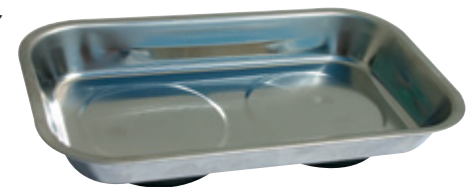

PARTS TRAYS

MAGNETIC PARTS TRAY

Model No.	Description
SP30912	<ul style="list-style-type: none"> Magnetic parts tray - 270 x 295 x 300mm (10.5" X 11.5" X 1-1/8")

MAGNETIC TOOL SET - 4PC

Model No.	Description
SP30913	<ul style="list-style-type: none"> 1pc magnetic tray : 225 x 65 x 16mm 1pc magnetic tray : 95 x 65 x 14mm 2pc magnetic hook, hold up to 3.64kg (8 Lbs)

MAGNETIC COLLAPSIBLE PARTS TRAY

Model No.	Description
SP30914	<ul style="list-style-type: none"> Magnetic parts tray collapsible: 150mm

140 x 240MM MAGNETIC PARTS TRAY

Model No.	Description
SP30911	<ul style="list-style-type: none"> Great parts storage Magnetic based stainless steel tray holds itself and contents in any position avoiding loss of parts

150MM MAGNETIC PARTS TRAY

Model No.	Description
SP30910	<ul style="list-style-type: none"> Great parts storage Magnetic based stainless steel tray holds itself and contents in any position avoiding loss of parts