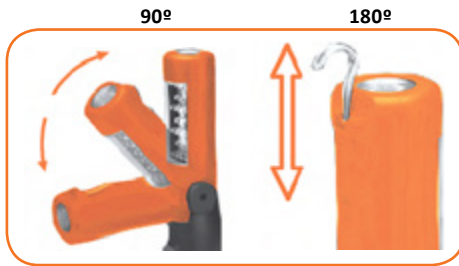

CORDLESS FLASHLIGHTS

12V FLASHLIGHT

- 4 angle settings 90°, 120°, 150° & 180°
 - Two light sources - 4pc LED light panel (40hrs @ 30Lux) 28pc LED light panel (9Hrs @ 160Lux)
- Contents:
- Mini LED flashlight - skin only
- No battery or charger included

SKIN ONLY

Model No.	Brightness	LED Life	Run Time	Weight
SP81412BU	<ul style="list-style-type: none"> • 4pc LED 30Lux • 28pc LED 160Lux 	<ul style="list-style-type: none"> • 3000 Hours 	<ul style="list-style-type: none"> • 4pc 40 Hours • 28pc 9 Hours 	<ul style="list-style-type: none"> • 0.248kg

16V FLASHLIGHT

- 4 angle settings 90°, 120°, 150° & 180°
 - Two light sources - 4pc LED light panel (40hrs @ 30Lux) 28pc LED light panel (9Hrs @ 160Lux)
- Contents:
- Mini LED flashlight - skin only
- No battery or charger included

SKIN ONLY

Model No.	Brightness	LED Life	Run Time	Weight
SP81416BU	<ul style="list-style-type: none"> • 4pc LED 30Lux • 28pc LED 160Lux 	<ul style="list-style-type: none"> • 3000 Hours 	<ul style="list-style-type: none"> • 4pc 40 Hours • 28pc 9 Hours 	<ul style="list-style-type: none"> • 0.248kg