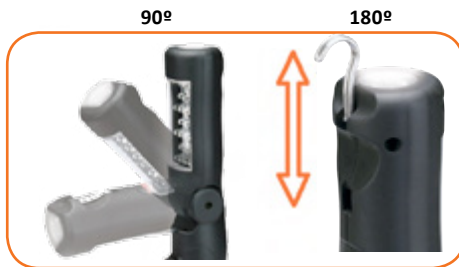

CORDLESS FLASHLIGHTS

12V FLASHLIGHT

- 4 angle settings 90°, 120°, 150° & 180°
 - Two light sources - 4pc LED light panel (40hrs @ 30Lux) 28pc LED light panel (9Hrs @ 160Lux)
- Contents:
- Mini LED flashlight - skin only
- No battery or charger included

SKIN ONLY

Model No.	Brightness	LED Life	Run Time	Weight
SP81412BU	<ul style="list-style-type: none"> • 4pc LED 30Lux • 28pc LED 160Lux 	<ul style="list-style-type: none"> • 3000 Hours 	<ul style="list-style-type: none"> • 4pc 40 Hours • 28pc 9 Hours 	<ul style="list-style-type: none"> • 0.248kg

16V FLASHLIGHT

- 4 angle settings 90°, 120°, 150° & 180°
 - Two light sources - 4pc LED light panel (40hrs @ 30Lux) 28pc LED light panel (9Hrs @ 160Lux)
- Contents:
- Mini LED flashlight - skin only
- No battery or charger included

SKIN ONLY

18V FLASHLIGHT

- Pivoting head rotates 300° & 150° vertically
 - Over 16 hours continuous use on 18v, 3.0Ah fully charged battery
 - 28pc LED light panel 300Lux
 - LED life 3000hrs
- Contents:
- 18v LED flashlight - skin only
- No battery or charger included