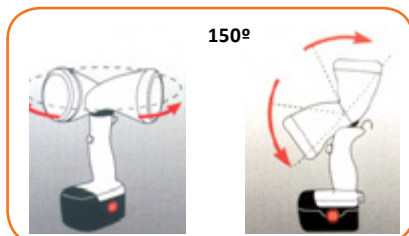

SKIN ONLY

Model No.	Brightness	LED Life	Run Time	Weight
SP81412BU	<ul style="list-style-type: none"> • 4pc LED 30Lux • 28pc LED 160Lux 	<ul style="list-style-type: none"> • 3000 Hours 	<ul style="list-style-type: none"> • 4pc 40 Hours • 28pc 9 Hours 	<ul style="list-style-type: none"> • 0.248kg

16V FLASHLIGHT

- 4 angle settings 90°, 120°, 150° & 180°
 - Two light sources - 4pc LED light panel (40hrs @ 30Lux) 28pc LED light panel (9Hrs @ 160Lux)
- Contents:
- Mini LED flashlight - skin only
- No battery or charger included

SKIN ONLY

Model No.	Brightness	LED Life	Run Time	Weight
SP81416BU	<ul style="list-style-type: none"> • 4pc LED 30Lux • 28pc LED 160Lux 	<ul style="list-style-type: none"> • 3000 Hours 	<ul style="list-style-type: none"> • 4pc 40 Hours • 28pc 9 Hours 	<ul style="list-style-type: none"> • 0.248kg

SKIN ONLY

18V FLASHLIGHT

- Pivoting head rotates 300° & 150° vertically
 - Over 16 hours continuous use on 18v, 3.0Ah fully charged battery
 - 28pc LED light panel 300Lux
 - LED life 3000hrs
- Contents:
- 18v LED flashlight - skin only
- No battery or charger included