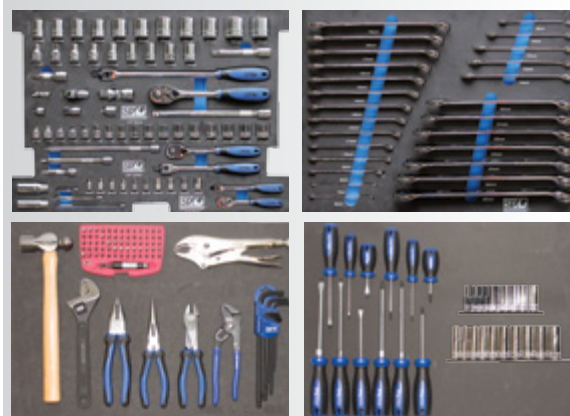

CONTENTS GUIDE:

Images are for illustration purposes only, contents may vary.