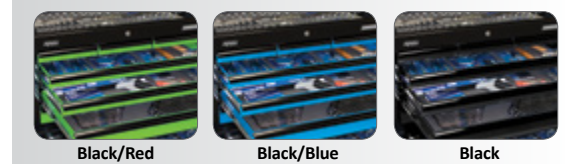

METRIC / SAE CUSTOM TOOL KITS

KIT AVAILABLE IN A TOP BOX ONLY OPTION WITHOUT A SUMO SERIES ROLLER CABINET

406PC METRIC/SAE SUMO CUSTOM SERIES TOOL KIT

30%
WIDER STORAGE

Model No.	Colour
SP50170	BLACK
SP50171	BLACK/BLUE
SP50172	BLACK/GREEN

DIMENSIONS:

7 Drawer Sumo Series Tool Box
841w x 445d x 462h

- 2 Drawers 766w x 410d x 74.5h
- 2 Drawers 766w x 410d x 48h
- 3 Drawers 252w x 410d x 48h

COLOURS AVAILABLE:

CONTENTS:

1/4"Dr 12pt Sockets & Accessories