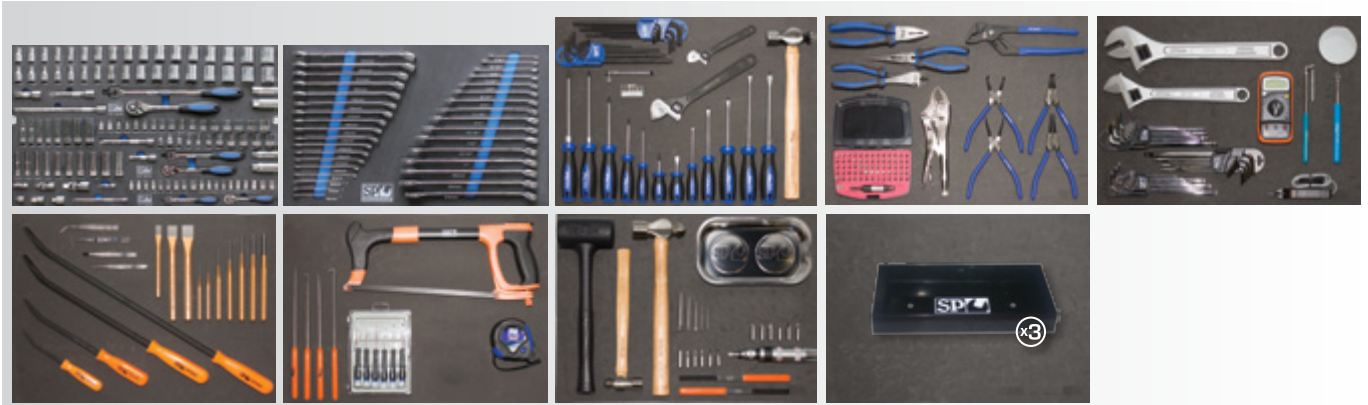

CONTENTS GUIDE:

Images are for illustration purposes only, contents may vary.

FOLLOW SP TOOLS ON FACEBOOK