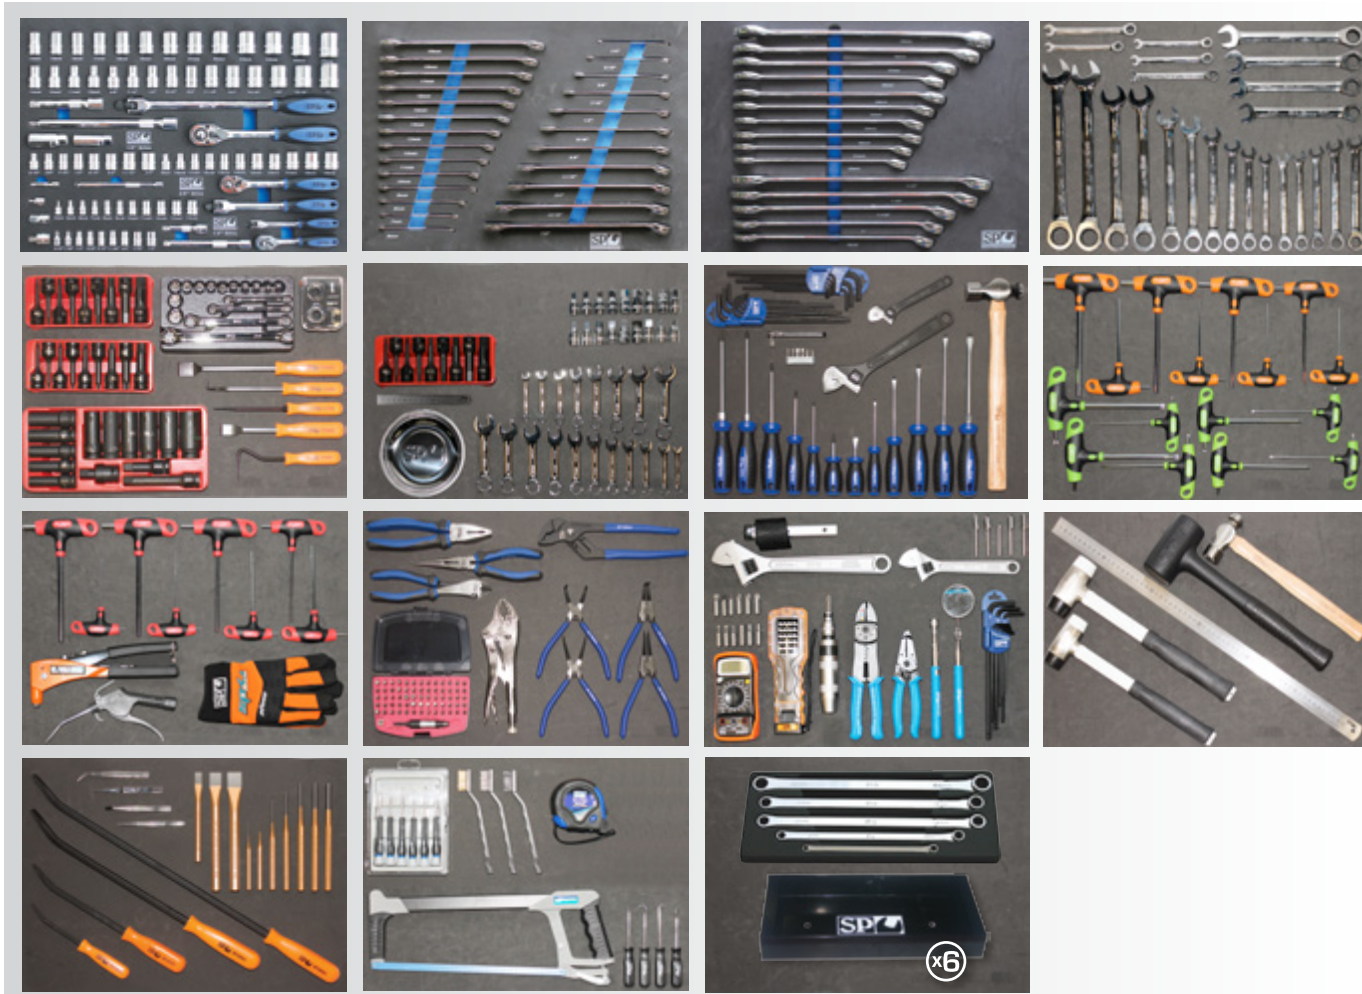

CONTENTS GUIDE:

Images are for illustration purposes only, contents may vary.