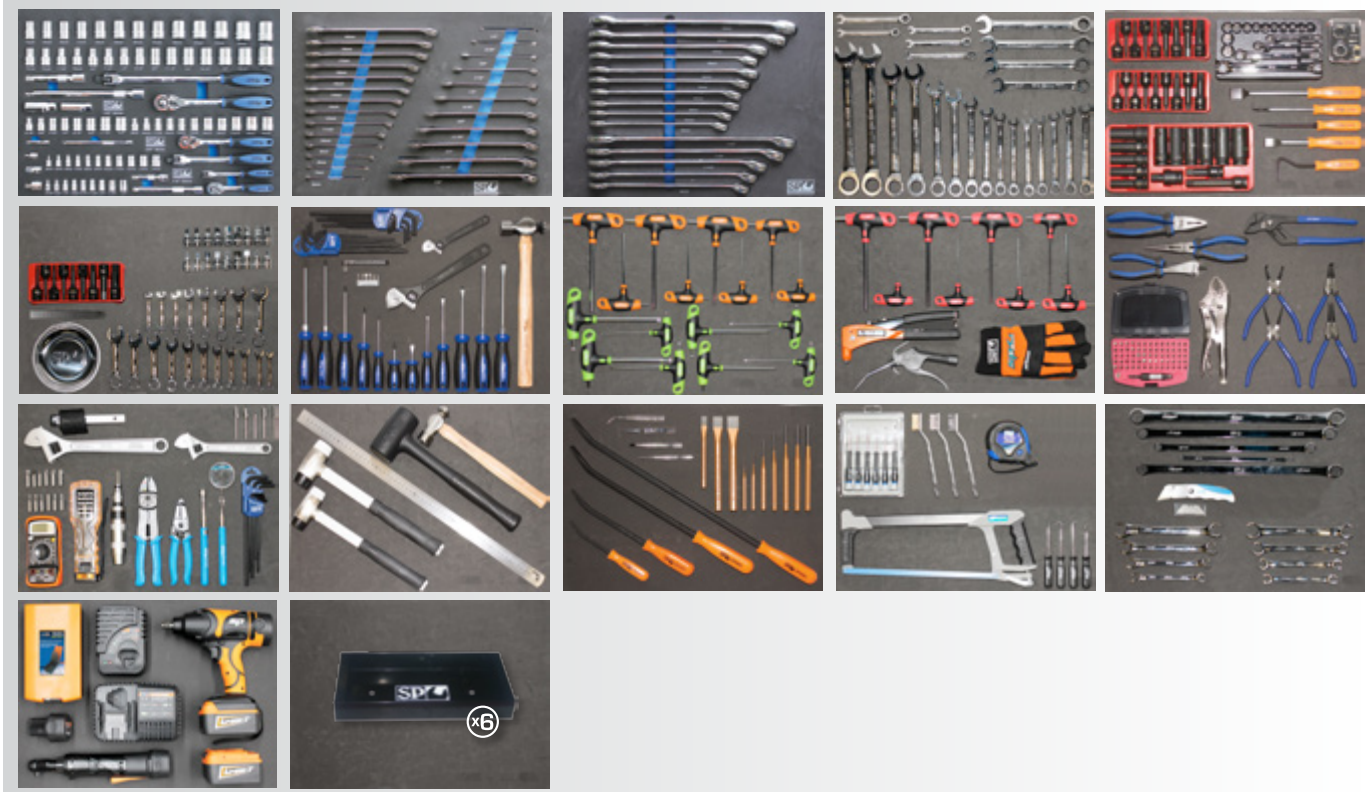

CONTENTS GUIDE:

Images are for illustration purposes only, contents may vary.