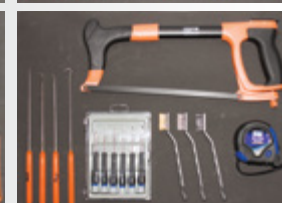

CONTENTS GUIDE:

Images are for illustration purposes only, contents may vary.