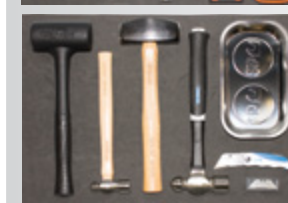

CONTENTS GUIDE:

Images are for illustration purposes only, contents may vary.