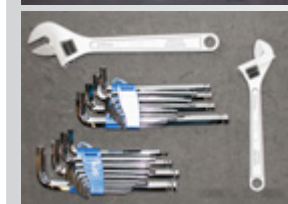

CONTENTS GUIDE:

Images are for illustration purposes only, contents may vary.