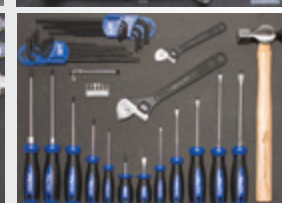

CONTENTS GUIDE:

Images are for illustration purposes only, contents may vary.