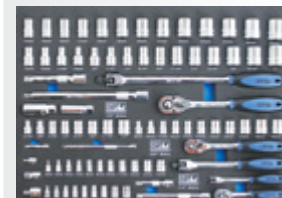

CONTENTS GUIDE:

Images are for illustration purposes only, contents may vary.