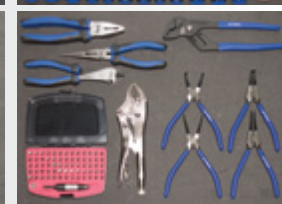

CONTENTS GUIDE:

Images are for illustration purposes only, contents may vary.