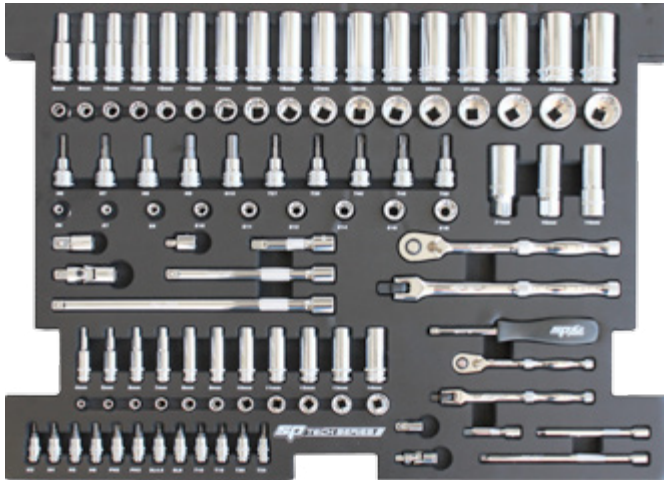

TECH SERIES EVA FOAM TRAYS INCLUDING TOOLS

106PC METRIC ONLY EVA TECH SERIES FOAM TRAY-SOCKET & ACCESSORIES INCLUDED

Model No.	Description
SP50007	1/4"Dr Sockets & Accessories <ul style="list-style-type: none"> • 6pt - 4, 5, 6, 7, 8, 9, 10, 11, 12, 13 & 14mm • 6pt Deep - 4, 5, 6, 7, 8, 9, 10, 11, 12, 13 & 14mm • Hex Bit Sockets - 3, 4, 5, & 6 • Torque Bit Sockets - 10, 15, 20 & 25 • Phillips Bits - #2 & #3 • Slotted Bits - 4 & 6 • 60T Ratchet, Flex Handle, Spinner Handle & Universal Joint • Extension Bars - 50, 100 & 150mm • Adaptor - 1/4Fx3/8M 3/8"Dr Sockets & Accessories <ul style="list-style-type: none"> • 12pt - 8, 9, 10, 11, 12, 13, 14, 15, 16, 17, 18, 19, 20, 21, 22, 23 & 24mm • 12pt Deep - 8, 9, 10, 11, 12, 13, 14, 15, 16, 17, 18, 19, 20, 21, 22, 23 & 24mm • Spark Plug Sockets - 16 & 21mm • Magnetic Spark Plug Socket - 14mm • E Torx - E6, E7, E8, E10, E11, E12, E14, E16 & E18 • Hex Bits - 6, 7, 8, 9 & 10 • Torque Bits - 27, 30, 40, 45 & 50 • 60T Ratchet, Flex Handle & Universal Joint • Extension Bars - 75, 150 & 250mm • Adaptors - 3/8Fx1/4M & 3/8Fx1/2M