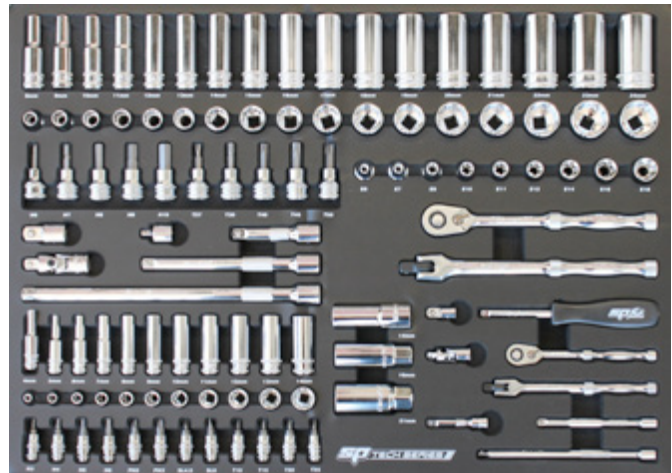

TECH SERIES EVA FOAM TRAYS INCLUDING TOOLS

106PC METRIC ONLY EVA TECH SERIES FOAM TRAY-SOCKET & ACCESSORIES INCLUDED

Model No.	Description
SP50007	1/4"Dr Sockets & Accessories <ul style="list-style-type: none"> • 6pt - 4, 5, 6, 7, 8, 9, 10, 11, 12, 13 & 14mm • 6pt Deep - 4, 5, 6, 7, 8, 9, 10, 11, 12, 13 & 14mm • Hex Bit Sockets - 3, 4, 5, & 6 • Torque Bit Sockets - 10, 15, 20 & 25 • Phillips Bits - #2 & #3 • Slotted Bits - 4 & 6 • 60T Ratchet, Flex Handle, Spinner Handle & Universal Joint • Extension Bars - 50, 100 & 150mm • Adaptor - 1/4Fx3/8M 3/8"Dr Sockets & Accessories <ul style="list-style-type: none"> • 12pt - 8, 9, 10, 11, 12, 13, 14, 15, 16, 17, 18, 19, 20, 21, 22, 23 & 24mm • 12pt Deep - 8, 9, 10, 11, 12, 13, 14, 15, 16, 17, 18, 19, 20, 21, 22, 23 & 24mm • Spark Plug Sockets - 16 & 21mm • Magnetic Spark Plug Socket - 14mm • E Torx - E6, E7, E8, E10, E11, E12, E14, E16 & E18 • Hex Bits - 6, 7, 8, 9 & 10 • Torque Bits - 27, 30, 40, 45 & 50 • 60T Ratchet, Flex Handle & Universal Joint • Extension Bars - 75, 150 & 250mm • Adaptors - 3/8Fx1/4M & 3/8Fx1/2M