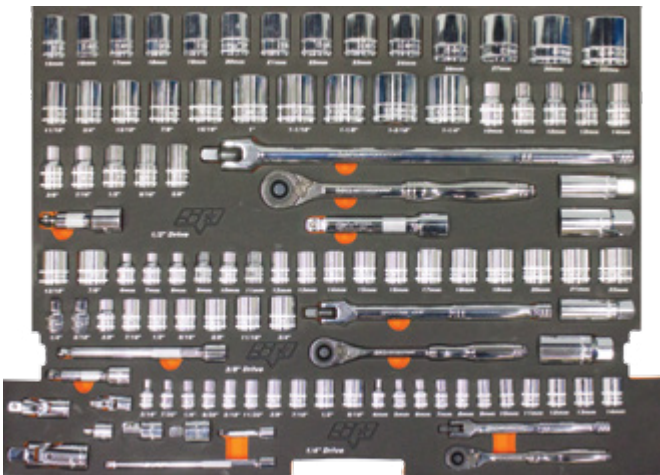

29PC METRIC ONLY TECH SERIES EVA FOAM SPANNERS

Model No.	Description
SP50019	Combination • 6, 7, 8, 9, 10, 11, 12, 13, 14, 15, 16, 17, 18, 19, 20, 21, 22, 23, & 24mm Flare Nut • 10x11mm, 12x13mm, 14x17mm & 19x22mm E-Star • E6xE8, E10xE12, E14xE16 & E18xE20 Double Box • 8x10mm & 9x11mm

PREMIUM METRIC/SAE EVA FOAM TRAYS INCLUDING TOOLS

105PC METRIC/SAE EVA FOAM TRAY-SOCKET & ACCESSORIES INCLUDED

Model No.	Description
SP50006M	1/4" Dr Sockets & Accessories • 12pt - 4, 5, 6, 7, 8, 9, 10, 11, 12, 13 & 14mm • 12pt - 3/16, 7/32, 1/4, 9/32, 5/16, 11/32, 3/8, 7/16, 1/2 & 9/16" • 72T Ratchet, Flex Handle & Universal Joint • Wobble Extension Bars - 50 & 150mm 3/8" Dr Sockets & Accessories • 12pt - 6, 7, 8, 9, 10, 11, 12, 13, 14, 15, 16, 17, 18, 19, 20, 21 & 22mm • 12pt - 1/4, 5/16, 3/8, 7/16, 1/2, 9/16, 5/8, 11/16, 3/4, 13/16 & 7/8" • Spark Plug Sockets - 5/8 & 13/16" • 45T Ratchet, Flex Handle & Universal Joint • Wobble Extension Bars - 75 & 150mm • Adaptors - 3/8Fx1/4M & 3/8Fx1/2M 1/2" Dr Sockets & Accessories • 12pt - 10, 11, 12, 13, 14, 15, 16, 17, 18, 19, 20, 21, 22, 23, 24, 26, 27, 30 & 32mm • 12pt - 3/8, 7/16, 1/2, 9/16, 5/8, 11/16, 3/4, 13/16, 7/8, 15/16, 1, 1-1/16, 1-1/8, 1-3/16 & 1-1/4" • Spark Plug Sockets - 5/8 & 13/16" • 45T Ratchet, Flex Handle & Universal Joint • Wobble Extension Bars - 75 & 125mm • Adaptor - 1/2Fx3/8M

25PC METRIC/SAE EVA FOAM QUAD DRIVE SPANNERS

Model No.	Description
SP50017M	Combination Quad Drive • 6, 7, 8, 9, 10, 11, 12, 13, 14, 15, 16, 17, 18 & 19mm • 1/4, 5/16, 3/8, 7/16, 1/2, 9/16, 5/8, 11/16, 3/4, 13/16 & 7/8"