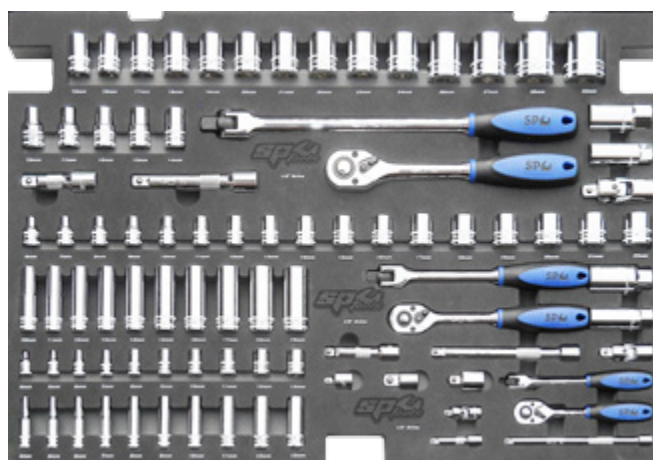

## METRIC ONLY EVA FOAM TRAYS INCLUDING TOOLS

**70PC METRIC ONLY EVA FOAM TRAY-SOCKET & ACCESSORIES INCLUDED**

Model No.	Description
SP50001	<b>1/4"Dr Sockets &amp; Accessories</b> <ul style="list-style-type: none"> <li>• 12pt - 4, 5, 6, 7, 8, 9, 10, 11, 12 &amp; 13mm</li> <li>• 45T Ratchet, Flex Handle &amp; Universal Joint</li> <li>• Extension Bars - 50, 100 &amp; 150mm</li> </ul> <b>3/8"Dr Sockets &amp; Accessories</b> <ul style="list-style-type: none"> <li>• 12pt - 6, 7, 8, 9, 10, 11, 12, 13, 14, 15, 16, 17, 18, 19, 20, 21 &amp; 22mm</li> <li>• 45T Ratchet, Flex Handle &amp; Universal Joint</li> <li>• Extension Bars - 75, 150 &amp; 250mm</li> <li>• Adaptors - 3/8Fx1/4M, 3/8Fx1/2M</li> <li>• Spark Plug Sockets - 16 &amp; 21mm</li> </ul> <b>1/2"Dr Sockets &amp; Accessories</b> <ul style="list-style-type: none"> <li>• 12pt - 10, 11, 12, 13, 14, 15, 16, 17, 18, 19, 20, 21, 22, 23, 24, 25, 26, 27, 30 &amp; 32mm</li> <li>• 45T Ratchet, Flex Handle &amp; Universal Joint</li> <li>• Extension Bars - 75, 125 &amp; 250mm</li> <li>• Adaptor - 1/2Fx3/8M</li> </ul>