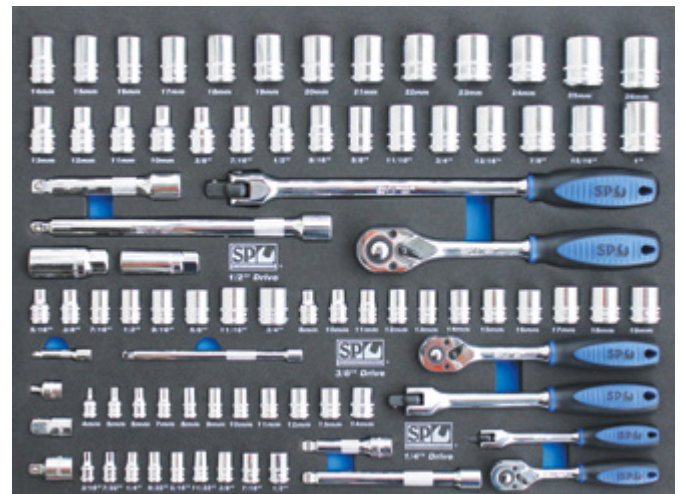

26PC METRIC ONLY EVA FOAM ROE SPANNERS

Model No.	Description
SP50013	Combination • 6, 7, 8x2, 9, 10x2, 11, 12x2, 13x2, 14x2, 15, 16, 17, 18, 19, 20, 21, 22, 23, 24, 25 & 26mm

METRIC/SAE EVA FOAM TRAYS INCLUDING TOOLS

81PC METRIC/SAE EVA FOAM TRAY-SOCKET & ACCESSORIES INCLUDED

Model No.	Description
SP50003	1/4" Dr Sockets & Accessories • 12pt - 4, 5, 6, 7, 8, 9, 10, 11, 12 & 13mm • 12pt - 3/16, 7/32, 1/4, 9/32, 5/16, 11/32, 3/8, 7/16 & 1/2" • 45T Ratchet & Flex Handle • Wobble Extension Bars - 50 & 150mm 3/8" Dr Sockets & Accessories • 12pt - 8, 9, 10, 11, 12, 13, 14, 15, 16, 17, 18 & 19mm • 12pt - 5/16, 3/8, 7/16, 1/2, 9/16, 5/8, 11/16 & 3/4" • 45T Ratchet & Flex Handle • Wobble Extension Bars - 75 & 150mm 1/2" Dr Sockets & Accessories • 12pt - 10, 11, 12, 13, 14, 15, 16, 17, 18, 19, 20, 21, 22, 23, 24, 25 & 26mm • 12pt - 3/8, 7/16, 1/2, 9/16, 5/8, 11/16, 3/4, 13/16, 7/8, 15/16, 1" • 45T Ratchet & Flex Handle • Wobble Extension Bars - 125 & 250mm • Spark Plug Sockets - 5/8 & 13/16"

84PC METRIC/SAE EVA FOAM TRAY-SOCKET & ACCESSORIES INCLUDED

Model No.	Description
SP50004	1/4" Dr Sockets & Accessories • 12pt - 4, 5, 6, 7, 8, 9, 10, 11, 12, 13 & 14mm • 12pt - 3/16, 7/32, 1/4, 9/32, 5/16, 11/32, 3/8, 7/16 & 1/2" • 45T Ratchet & Flex Handle • Wobble Extension Bars - 50 & 150mm 3/8" Dr Sockets & Accessories • 12pt - 8, 10, 11, 12, 13, 14, 15, 16, 17, 18 & 19mm • 12pt - 5/16, 3/8, 7/16, 1/2, 9/16, 5/8, 11/16 & 3/4" • Spark Plug Sockets - 5/8 & 13/16" • 45T Ratchet & Flex Handle • Wobble Extension Bars - 75 & 150mm • Adaptors - 3/8Fx1/4M & 3/8Fx1/2M 1/2" Dr Sockets & Accessories • 12pt - 10, 11, 12, 13, 14, 15, 16, 17, 18, 19, 20, 21, 22, 23, 24, 25 & 26mm • 12pt - 3/8, 7/16, 1/2, 9/16, 5/8, 11/16, 3/4, 13/16, 7/8, 15/16 & 1" • 45T Ratchet & Flex Handle • Wobble Extension Bars - 125 & 250mm • Adaptor - 1/2Fx3/8M