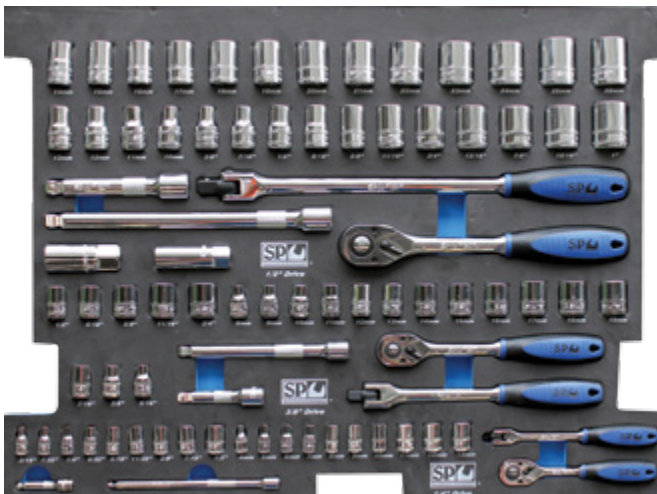

23PC METRIC ONLY EVA FOAM ROE SPANNERS

Model No.	Description
SP50022	Combination • 6, 7, 8, 9, 10, 11, 12, 13, 14, 15, 16, 17, 18, 19, 20, 21, 22, 23, & 24mm Flare Nut • 10x11mm, 12x13mm, 14x17mm & 19x22mm

81PC METRIC/SAE EVA FOAM TRAY-SOCKET & ACCESSORIES INCLUDED

Model No.	Description
SP50003	1/4" Dr Sockets & Accessories • 12pt - 4, 5, 6, 7, 8, 9, 10, 11, 12 & 13mm • 12pt - 3/16, 7/32, 1/4, 9/32, 5/16, 11/32, 3/8, 7/16 & 1/2" • 45T Ratchet & Flex Handle • Wobble Extension Bars - 50 & 150mm 3/8" Dr Sockets & Accessories • 12pt - 8, 9, 10, 11, 12, 13, 14, 15, 16, 17, 18 & 19mm • 12pt - 5/16, 3/8, 7/16, 1/2, 9/16, 5/8, 11/16 & 3/4" • 45T Ratchet & Flex Handle • Wobble Extension Bars - 75 & 150mm 1/2" Dr Sockets & Accessories • 12pt - 10, 11, 12, 13, 14, 15, 16, 17, 18, 19, 20, 21, 22, 23, 24, 25 & 26mm • 12pt - 3/8, 7/16, 1/2, 9/16, 5/8, 11/16, 3/4, 13/16, 7/8, 15/16, 1" • 45T Ratchet & Flex Handle • Wobble Extension Bars - 125 & 250mm • Spark Plug Sockets - 5/8 & 13/16"

84PC METRIC/SAE EVA FOAM TRAY-SOCKET & ACCESSORIES INCLUDED

Model No.	Description
SP50004	1/4" Dr Sockets & Accessories • 12pt - 4, 5, 6, 7, 8, 9, 10, 11, 12, 13 & 14mm • 12pt - 3/16, 7/32, 1/4, 9/32, 5/16, 11/32, 3/8, 7/16 & 1/2" • 45T Ratchet & Flex Handle • Wobble Extension Bars - 50 & 150mm 3/8" Dr Sockets & Accessories • 12pt - 8, 10, 11, 12, 13, 14, 15, 16, 17, 18 & 19mm • 12pt - 5/16, 3/8, 7/16, 1/2, 9/16, 5/8, 11/16 & 3/4" • Spark Plug Sockets - 5/8 & 13/16" • 45T Ratchet & Flex Handle • Wobble Extension Bars - 75 & 150mm • Adaptors - 3/8Fx1/4M & 3/8Fx1/2M 1/2" Dr Sockets & Accessories • 12pt - 10, 11, 12, 13, 14, 15, 16, 17, 18, 19, 20, 21, 22, 23, 24, 25 & 26mm • 12pt - 3/8, 7/16, 1/2, 9/16, 5/8, 11/16, 3/4, 13/16, 7/8, 15/16 & 1" • 45T Ratchet & Flex Handle • Wobble Extension Bars - 125 & 250mm • Adaptor - 1/2Fx3/8M