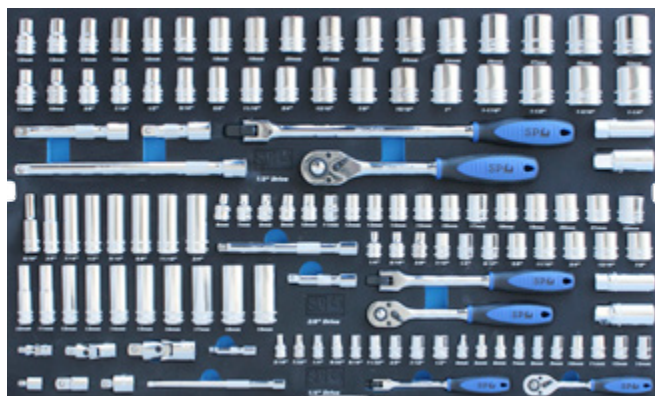

## 103PC METRIC/SAE EVA FOAM TRAY-SOCKET & ACCESSORIES INCLUDED

Model No.	Description
SP50005	<p><b>1/4"Dr Sockets &amp; Accessories</b></p> <ul style="list-style-type: none"> <li>• 12pt - 4, 5, 6, 7, 8, 9, 10, 11, 12 &amp; 13mm</li> <li>• 12pt - 3/16, 7/32, 1/4, 9/32, 5/16, 11/32, 3/8, 7/16 &amp; 1/2"</li> <li>• 45T Ratchet, Flex Handle &amp; Universal Joint</li> <li>• Extension Bars - 50 &amp; 150mm</li> </ul> <p><b>3/8"Dr Sockets &amp; Accessories</b></p> <ul style="list-style-type: none"> <li>• 12pt - 6, 7, 8, 9, 10, 11, 12, 13, 14, 15, 16, 17, 18, 19, 20, 21 &amp; 22mm</li> <li>• 12pt - 1/4, 5/16, 3/8, 7/16, 1/2, 9/16, 5/8, 11/16, 3/4, 13/16 &amp; 7/8"</li> <li>• Spark Plug Sockets - 5/8 &amp; 13/16"</li> <li>• 45T Ratchet, Flex Handle &amp; Universal Joint</li> <li>• Extension Bars - 75 &amp; 150mm</li> <li>• Adaptors - 3/8Fx1/4M &amp; 3/8Fx1/2M</li> </ul> <p><b>1/2"Dr Sockets &amp; Accessories</b></p> <ul style="list-style-type: none"> <li>• 12pt - 10, 11, 12, 13, 14, 15, 16, 17, 18, 19, 20, 21, 22, 23, 24, 26, 27, 30 &amp; 32mm</li> <li>• 12pt - 3/8, 7/16, 1/2, 9/16, 5/8, 11/16, 3/4, 13/16, 7/8, 15/16, 1, 1-1/16, 1-1/8, 1-3/16 &amp; 1-1/4"</li> <li>• 45T Ratchet, Flex Handle &amp; Universal Joint</li> <li>• Extension Bars - 75 &amp; 125mm</li> <li>• Spark Plug Sockets - 5/8 &amp; 13/16"</li> <li>• Adaptor - 1/2Fx3/8M</li> </ul>