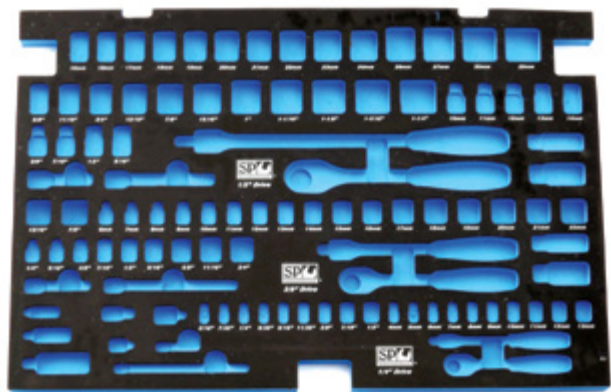

EVA FOAM TRAYS - SOCKETS

CONCEPT SERIES (METRIC ONLY) EVA FOAM TOOL STORAGE SYSTEM

Model No.	Description
SP50903	Metric Only Foam Tray - Concept Series

CONCEPT SERIES EVA FOAM TOOL STORAGE SYSTEM

Model No.	Description
SP50904	Foam Tray - Concept Series Metric/SAE

CUSTOM SERIES EVA FOAM TOOL STORAGE SYSTEM

Model No.	Description
SP50905	Foam Tray - Concept Series Metric/SAE

OFFROAD SOCKET & ACCESSORY EVA FOAM TOOL STORAGE SYSTEM

Model No.	Description
SP50908	Foam Tray - Concept Series Metric/SAE

SOCKET & ACCESSORY EVA FOAM TOOL STORAGE SYSTEM

Model No.	Description
SP50900	Foam Tray - SP Tool Boxes Metric/SAE