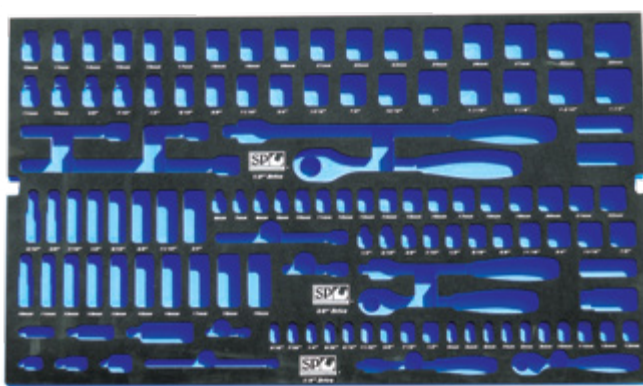

EVA FOAM TRAYS - SOCKETS

CONCEPT SERIES (METRIC ONLY) EVA FOAM TOOL STORAGE SYSTEM

Model No.	Description
SP50903	Metric Only Foam Tray - Concept Series

CONCEPT SERIES EVA FOAM TOOL STORAGE SYSTEM

Model No.	Description
SP50904	Foam Tray - Concept Series Metric/SAE

CUSTOM SERIES EVA FOAM TOOL STORAGE SYSTEM

Model No.	Description
SP50905	Foam Tray - Concept Series Metric/SAE

OFFROAD SOCKET & ACCESSORY EVA FOAM TOOL STORAGE SYSTEM

Model No.	Description
SP50908	Foam Tray - Concept Series Metric/SAE

SOCKET & ACCESSORY EVA FOAM TOOL STORAGE SYSTEM

Model No.	Description
SP50900	Foam Tray - SP Tool Boxes Metric/SAE