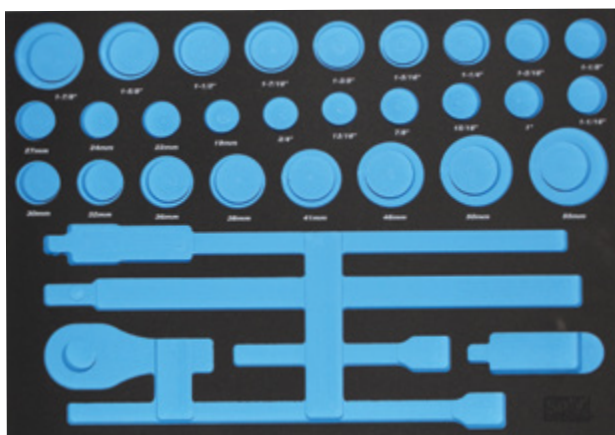

EVA FOAM TRAYS - SOCKETS

CONCEPT SERIES (METRIC ONLY) EVA FOAM TOOL STORAGE SYSTEM

Model No.	Description
SP50903	Metric Only Foam Tray - Concept Series

CONCEPT SERIES EVA FOAM TOOL STORAGE SYSTEM

Model No.	Description
SP50904	Foam Tray - Concept Series Metric/SAE

CUSTOM SERIES EVA FOAM TOOL STORAGE SYSTEM

Model No.	Description
SP50905	Foam Tray - Concept Series Metric/SAE

OFFROAD SOCKET & ACCESSORY EVA FOAM TOOL STORAGE SYSTEM

Model No.	Description
SP50908	Foam Tray - Concept Series Metric/SAE

SOCKET & ACCESSORY EVA FOAM TOOL STORAGE SYSTEM

Model No.	Description
SP50900	Foam Tray - SP Tool Boxes Metric/SAE