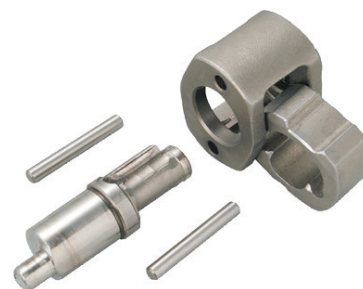

PRODUCT BULLETIN

3/4" DR IMPACT WRENCH

SP-1158

SUITS TYRE & TRUCKING INDUSTRIES

BOLT BUSTING TORQUE:

1900Nm

MAX TORQUE:

1500Nm

WORKING TORQUE:

900Nm

AIR CONSUMPTION:

1080L/min Max

LENGTH:

220mm

NET WEIGHT:

5.5kg

SINGLE JUMBO DOG HAMMER

BARCODE: 4545695001001
PACKAGING DIMENSIONS: 250 x 260 x 115mm
WEIGHT: 6.13kg

SPTOOLS.COM

01/2018