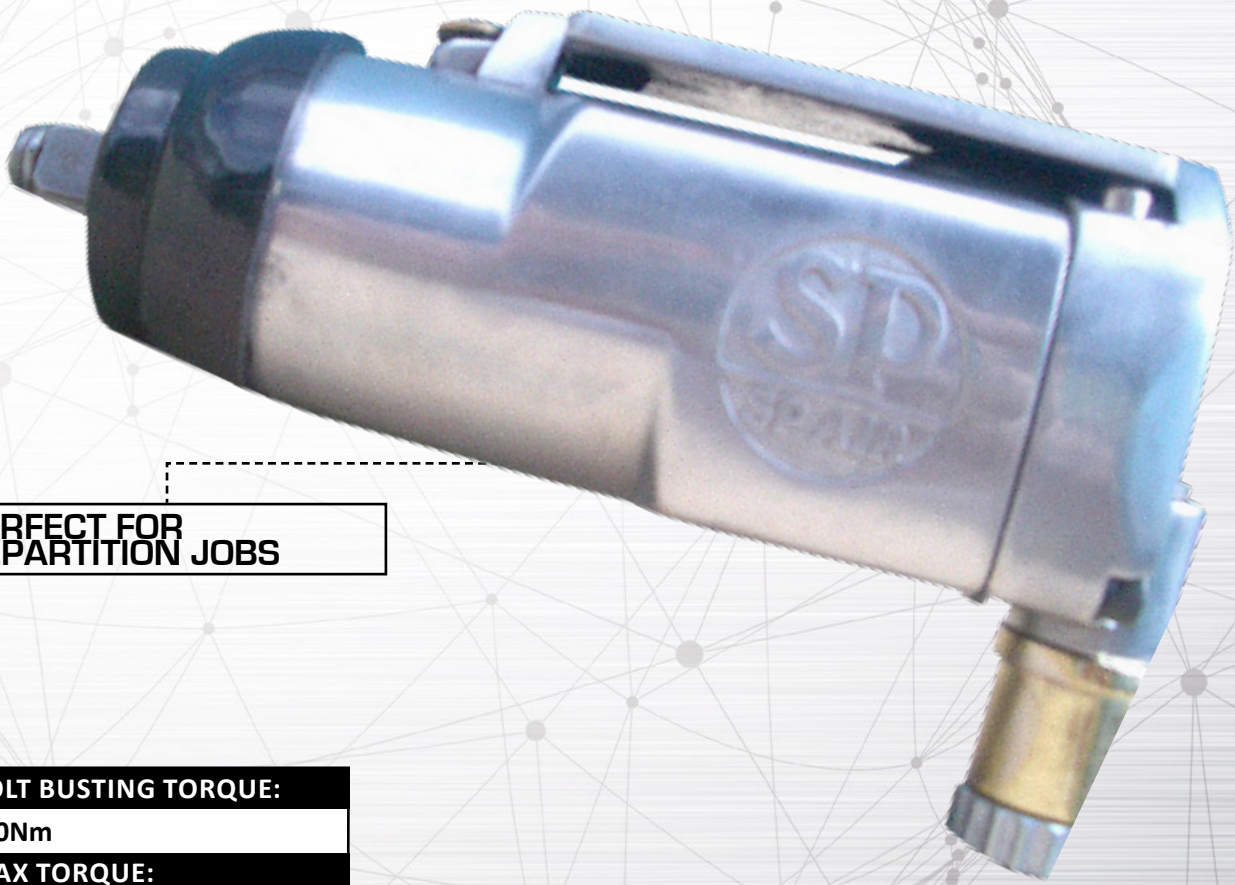

PRODUCT BULLETIN

3/8" DR IMPACT WRENCH - PALM SP-2136

PERFECT FOR
REPARTITION JOBS

BOLT BUSTING TORQUE:

190Nm

MAX TORQUE:

135Nm

WORKING TORQUE:

60Nm

AIR CONSUMPTION:

485L/min Max

LENGTH:

155mm

NET WEIGHT:

0.94kg

SINGLE DOG HAMMER

MADE IN JAPAN

BARCODE: 4545695002701
PACKAGING DIMENSIONS: 170 x 90 x 50mm
WEIGHT: 1.02kg

SPTOOLS.COM