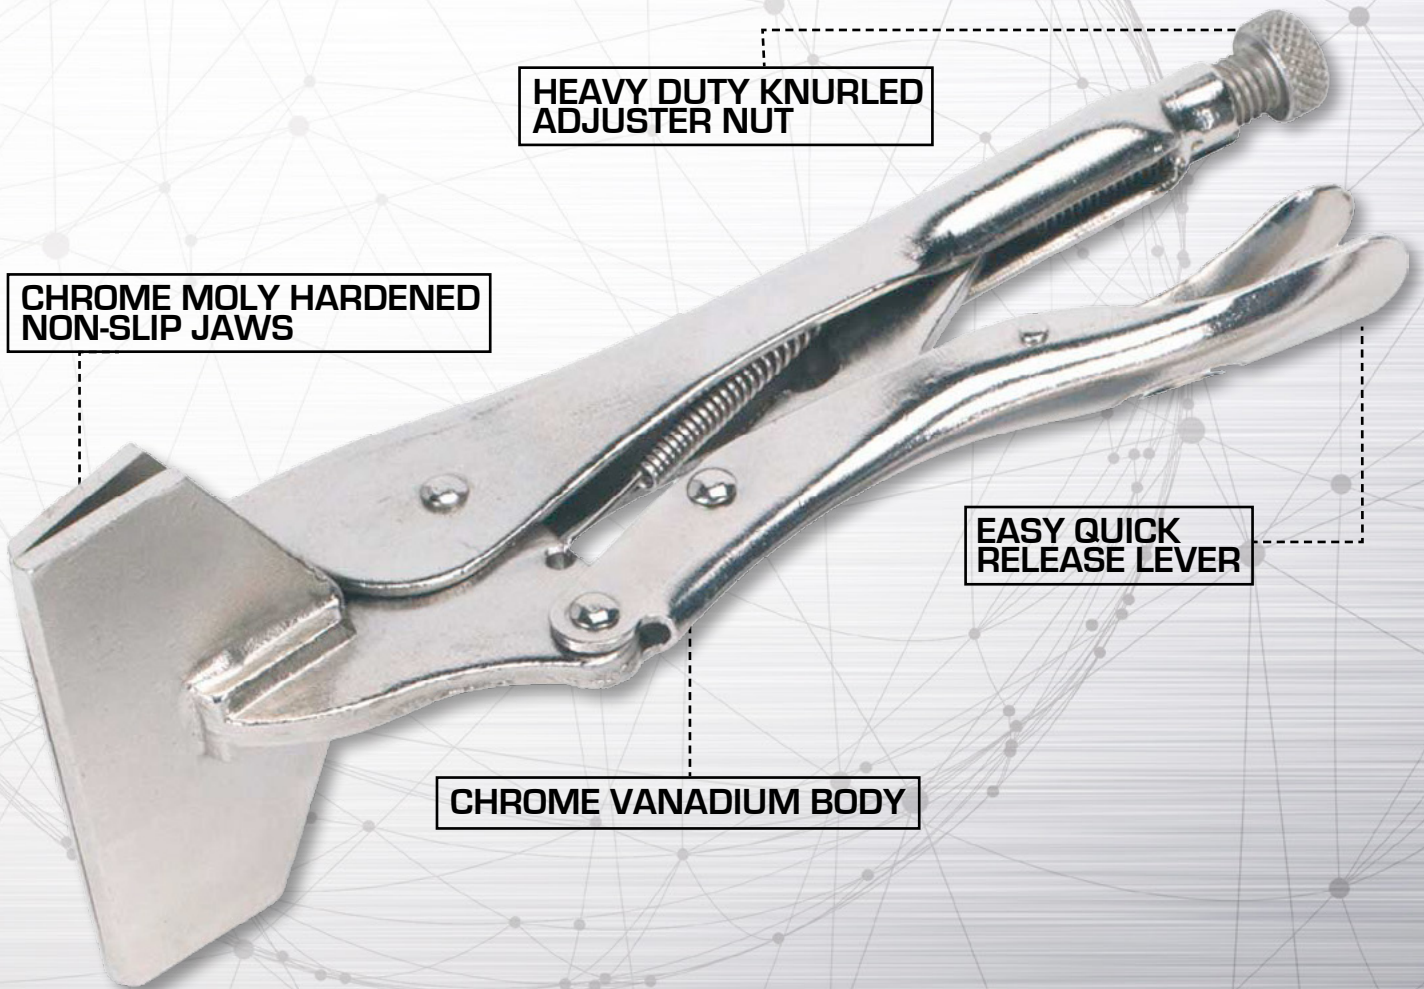

## 8" WIDE JAW SHEET METAL LOCKING PLIERS

SP32640

HEAVY DUTY KNURLED ADJUSTER NUT

CHROME MOLY HARDENED NON-SLIP JAWS

EASY QUICK RELEASE LEVER

CHROME VANADIUM BODY

BARCODE: 9330514072967

[SPTOOLS.COM](http://SPTOOLS.COM)