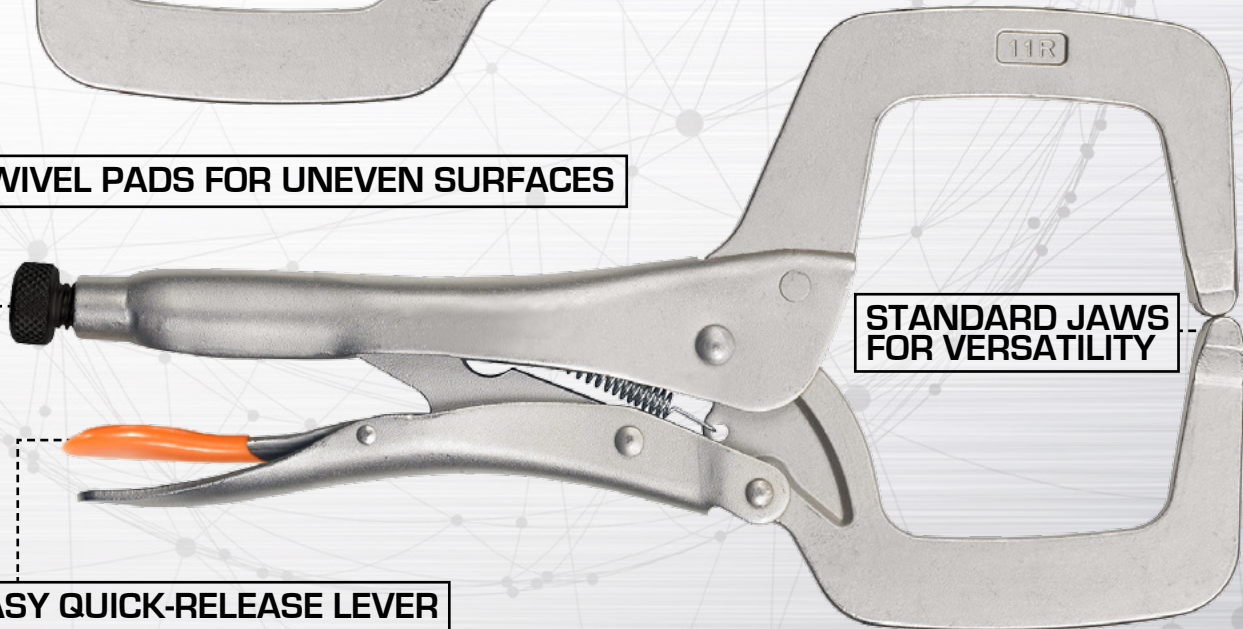

PRODUCT BULLETIN

C-CLAMP LOCKING PLIERS

C-CLAMP LOCKING PLIERS (SWIVEL PADS)

SP32655 **SP32656** **SP32657** **SP32658**
 • 150mm (6") • 275mm (11") • 380mm (15") • 450mm (18")

HIGHEST QUALITY CHROME VANADIUM STEEL

SWIVEL PADS FOR UNEVEN SURFACES

STANDARD JAWS FOR VERSATILITY

EASY QUICK-RELEASE LEVER

HEAVY DUTY KNURLED ADJUSTER NUT

C-CLAMP LOCKING PLIERS (STANDARD JAWS)

SP32650 **SP32651** **SP32652** **SP32653**
 • 150mm (6") • 275mm (11") • 380mm (15") • 450mm (18")