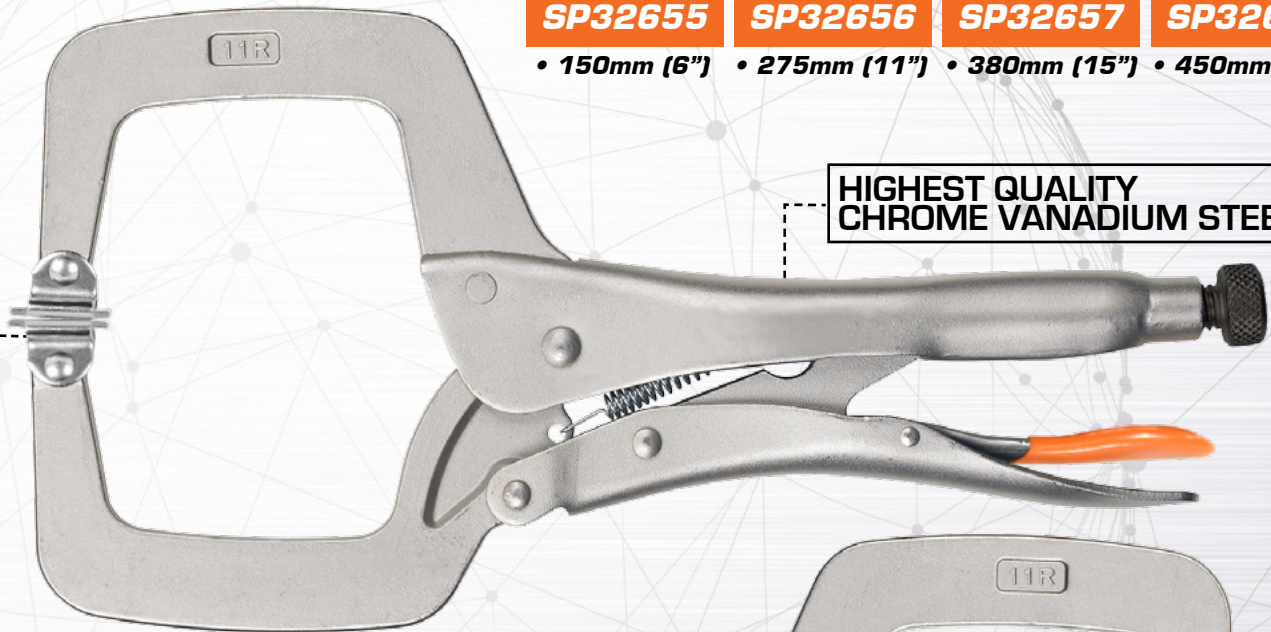

PRODUCT BULLETIN

C-CLAMP LOCKING PLIERS

C-CLAMP LOCKING PLIERS (SWIVEL PADS)

SP32655 **SP32656** **SP32657** **SP32658**
 • 150mm (6") • 275mm (11") • 380mm (15") • 450mm (18")

HIGHEST QUALITY CHROME VANADIUM STEEL

SWIVEL PADS FOR UNEVEN SURFACES

STANDARD JAWS FOR VERSATILITY

EASY QUICK-RELEASE LEVER

HEAVY DUTY KNURLED ADJUSTER NUT

C-CLAMP LOCKING PLIERS (STANDARD JAWS)

SP32650 **SP32651** **SP32652** **SP32653**
 • 150mm (6") • 275mm (11") • 380mm (15") • 450mm (18")

BARCODES:
 SP32650: 9330514072981 SP32655: 9330514073018
 SP32651: 9330514072998 SP32656: 9330514073025
 SP32652: 9330514073001 SP32657: 9330514073056
 SP32653: 9330514073094 SP32658: 9330514073100

SPTOOLS.COM