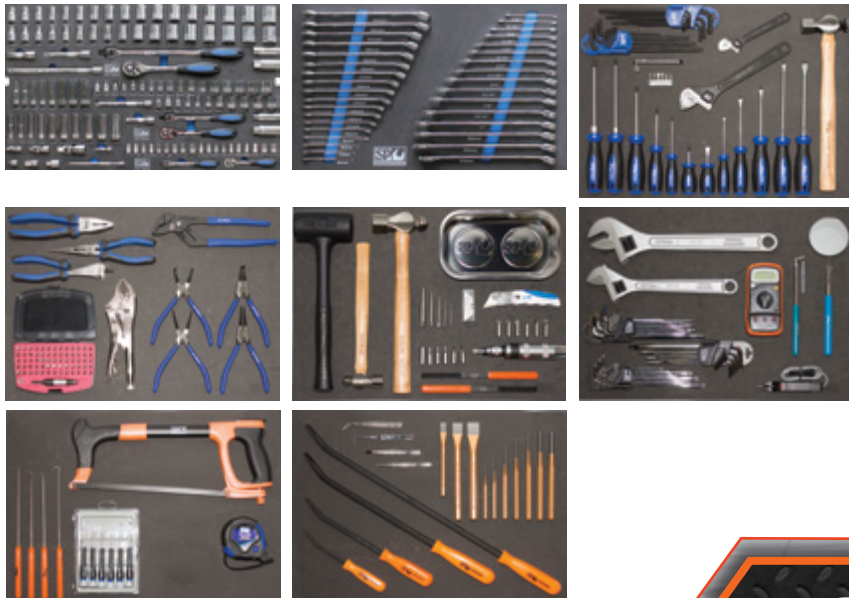

PRODUCT BULLETIN

406PC METRIC/SAE CUSTOM SERIES FIELD SERVICE TOOL KITS

MODEL	COLOUR	BARCODE
SP50115	BLACK	9330514020715
SP50115W	WHITE	9330514050583

SHIPPING MEASUREMENTS
TOOL BOX DIMENSIONS: 1200 x 800 x 1200mm
WEIGHT: 126Kg

CONTENTS GUIDE:

DIMENSIONS:

7 Drawer Off Road Series Field Service HeavyDuty Tool Box
890w x 510d x 615h

- 3 Drawers 225w x 405d x 45h
- 1 Drawer 740w x 405d x 45h
- 3 Drawers 740w x 405d x 70h

CONTENTS:

1/4"Dr 12pt Sockets & Accessories

Wrench/Spanners

- Combination ROE - 6, 7, 8, 9, 10, 11, 12, 13, 14, 15, 16, 17, 18, 19, 20, 21, 22, 23, 24, 25 & 26mm
- 1/4, 5/16, 3/8, 7/16, 1/2, 9/16, 5/8, 11/16, 3/4, 13/16, 7/8, 15/16 & 1"

Tools

- Screwdrivers - 3.0x75, 5.5x100, 6.5x25, 6.5x100, 6.5x150 & 8.0x175mm
- #0x60, #1x80, #2x25, #2x100, #2x150 & #3x175MM
- Precision - 2.0x50, 2.5x50, 3.0x50, #0x50, #00x50 & #000x50mm
- Impact Driver Set - Impact Driver 5, 6, 8, 9, #1, #2, #3, #4, Inhex 4, 5, 6 & 8mm
- Magnetic Hex Keys - 1.27, 1.5, 2, 2.5, 3, 4, 4.5, 5, 5.5, 6, 7, 8 & 10mm
- 0.05, 1/16, 5/64, 3/32, 7/64, 1/8, 9/64, 5/32, 3/16, 7/32, 1/4, 5/16 & 3/8"
- Magnetic Torx - T10, T15, T20, T25, T27, T30, T40, T45 & T50
- Hex Keys - 1.5, 2, 2.5, 3, 4, 5, 6, 8 & 10mm
- 1/16, 5/64, 3/32, 1/8, 5/32, 3/16, 1/4, 5/16 & 3/8"
- TORX - T10, T15, T20, T25, T27, T30, T40, T45 & T50
- Pliers - Combination, Long Nose, Locking, Multigrips and Circlips (4)
- Cutters - Diagonal
- Adjustable Wrenches x 4
- Hammers - Ball Pein x 3, Dead Blow, Soft/Hard Head
- Bit Set - 67pc
- Ratchet Bit Set - 31pc
- Pin Punch & Chisel Set - 10pc
- Hacksaw, Retractable Knife & Tape Measure
- Telescoping Inspection Mirror and Pick-Up Tools
- Magnetic Parts Tray & Tool Box Drawer Trays x 3
- Circuit Tester & Digital Multimeter
- Screw Extractor - 5pc & Pick Set - 4pc
- Pry Bar Set - 4pc, Tweezer Set - 4pc
- Thread File - Metric/SAE
- 7 Drawer (890w) Offroad Steel Tool Box