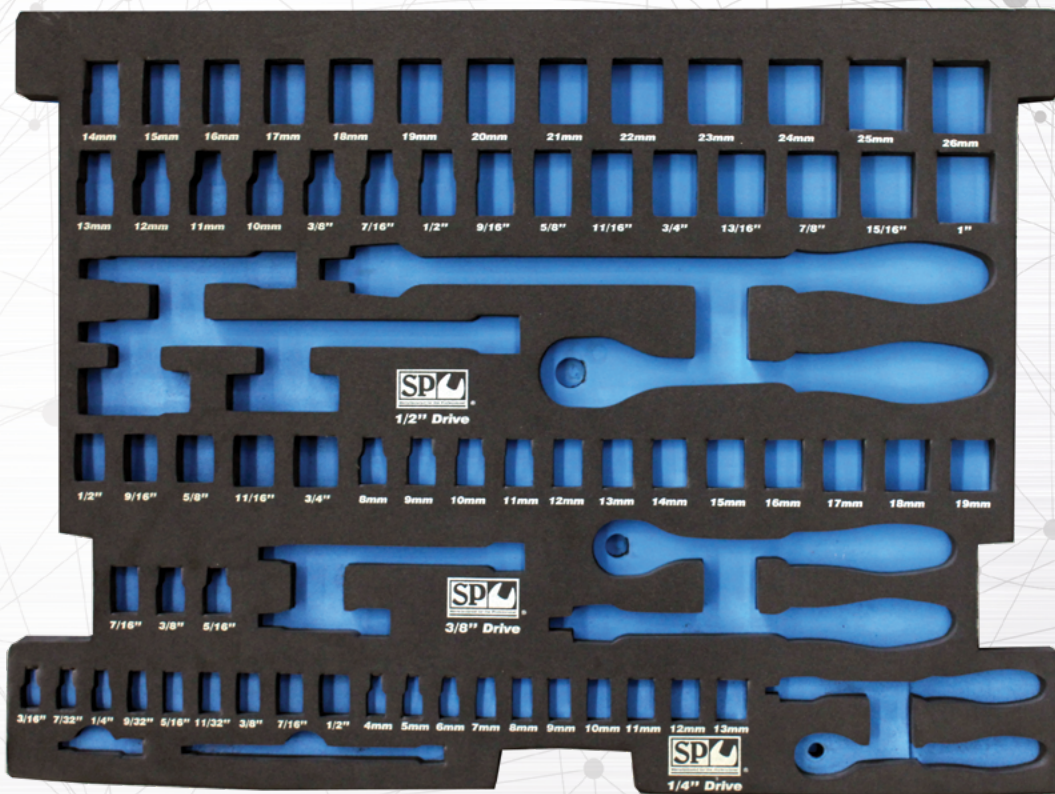

## CONCEPT SERIES (METRIC ONLY) EVA FOAM TOOL STORAGE

SP50903

### EVA HI-DENSITY FOAM STORAGE INSERTS CUT TO SHADOW YOUR TOOLS

- Offers extra protection for your SP Tools.
- Keeps your tool kit organised for rapid tool location and instant use
- Easy identification of missing tools

NOTE: This EVA foam tray DOES NOT include ools

### THIS EVA FOAM TRAY BEST SUITS THE FOLLOWING SP TOOLS (Not Included)