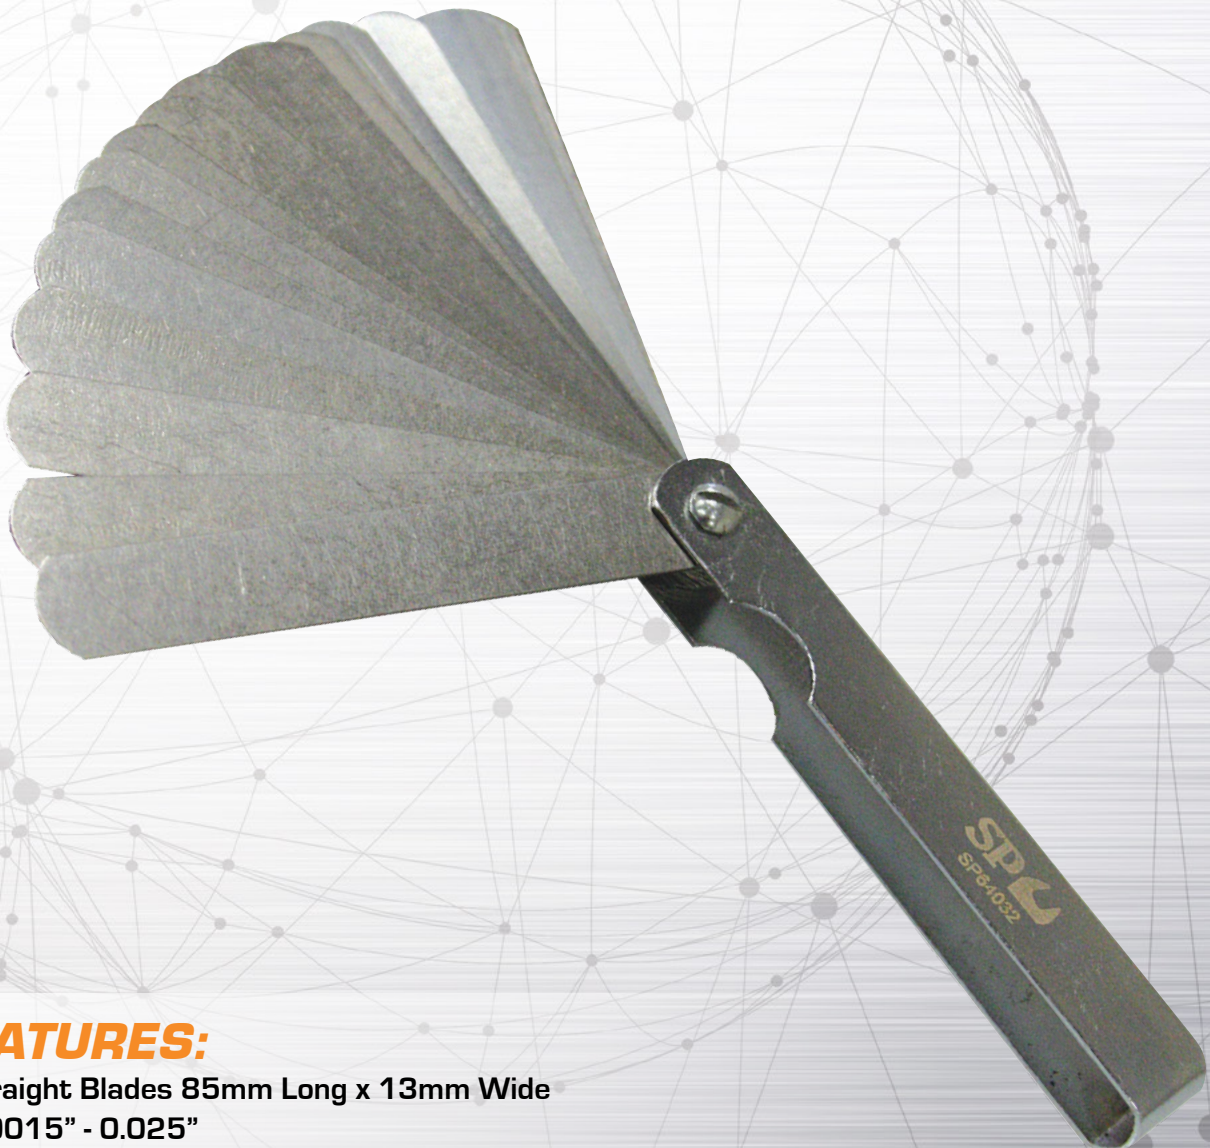

PRODUCT BULLETIN

26PC TYPE A FEELER GAUGE SET

SP64032

FEATURES:

- Straight Blades 85mm Long x 13mm Wide
- 0.0015" - 0.025"
- Marked with Equivalent Metric Sizes

BARCODE: 9330514013458
PACKAGING DIMENSIONS: 150 x 70 x 20mm
WEIGHT: 0.1kg