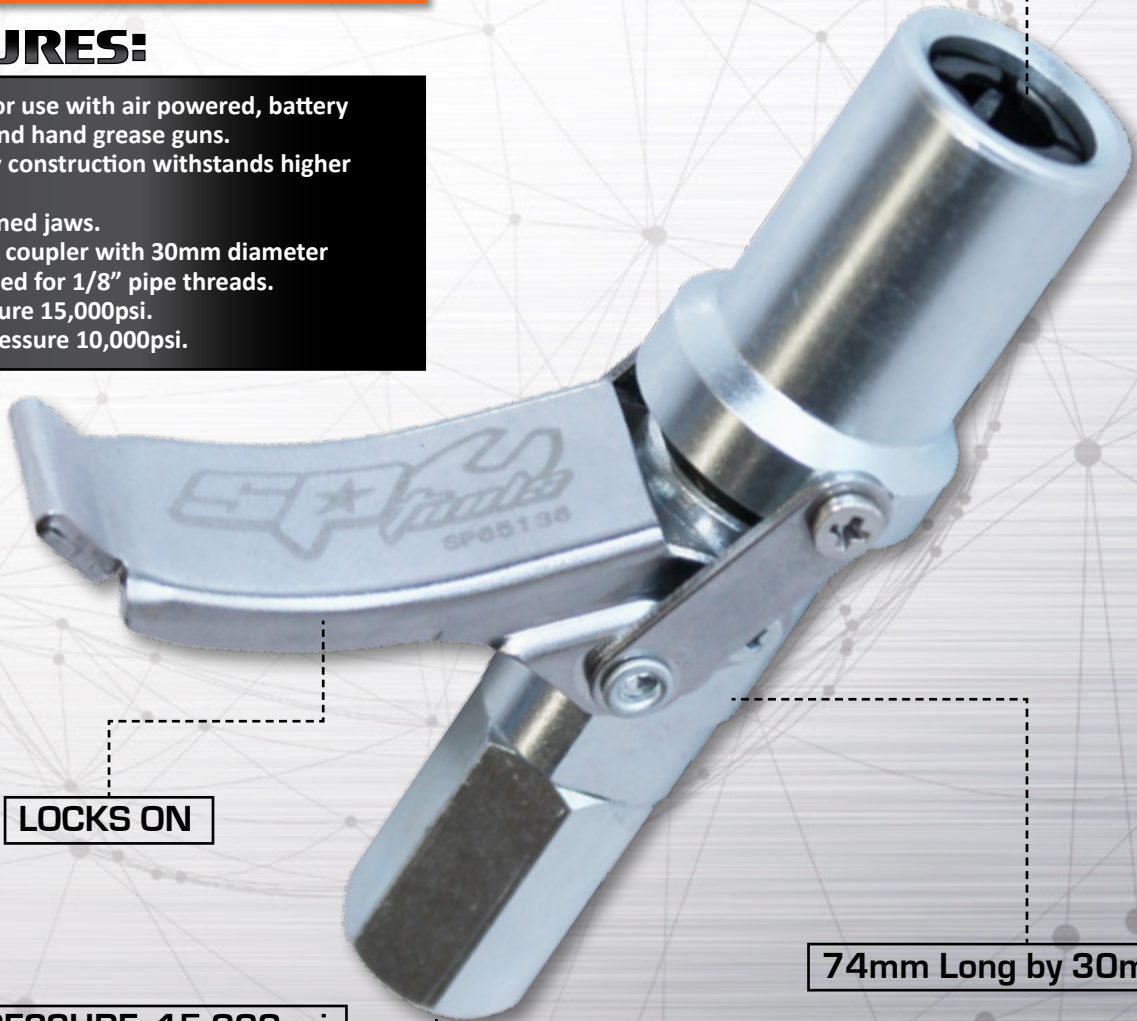

PRODUCT BULLETIN

NEW

QUICK RELEASE GREASE COUPLER

SP65136

HEAVY DUTY

FEATURES:

- Designed for use with air powered, battery powered and hand grease guns.
- Heavy-duty construction withstands higher pressure.
- Four hardened jaws.
- 74mm long coupler with 30mm diameter and is tapped for 1/8" pipe threads.
- Burst Pressure 15,000psi.
- Working pressure 10,000psi.

4 HARDENED JAWS

LOCKS ON

74mm Long by 30mm Dia.

BURST PRESSURE: 15,000psi

WORKING PRESSURE: 10,000psi

1/8 BSP CONNECTION THREAD

BARCODE: 9330514069981
PACKAGING DIMENSIONS: 120 x 120 x 35mm
WEIGHT: 100g

SPTOOLS.COM