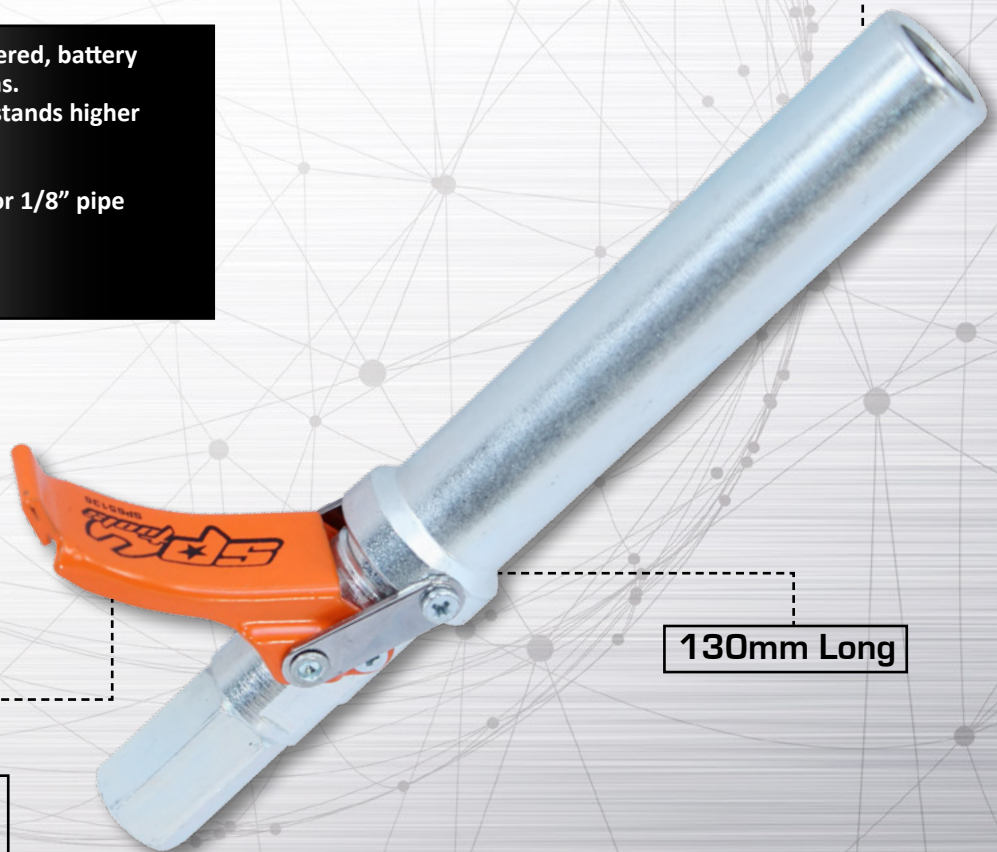

NEW

QUICK RELEASE LONG GREASE COUPLER

SP65137

HEAVY DUTY

FEATURES:

- Designed for use with air powered, battery powered and hand grease guns.
- Heavy-duty construction withstands higher pressure.
- Four hardened jaws.
- 130mm long coupler tapped for 1/8" pipe threads.
- Burst Pressure 15,000psi.
- Working pressure 10,000psi.

4 HARDENED JAWS

130mm Long

CAM ACTION LOCKING MECHANISM

BURST PRESSURE: 15,000psi

WORKING PRESSURE: 10,000psi

BARCODE: 9330514072561

SPTOOLS.COM