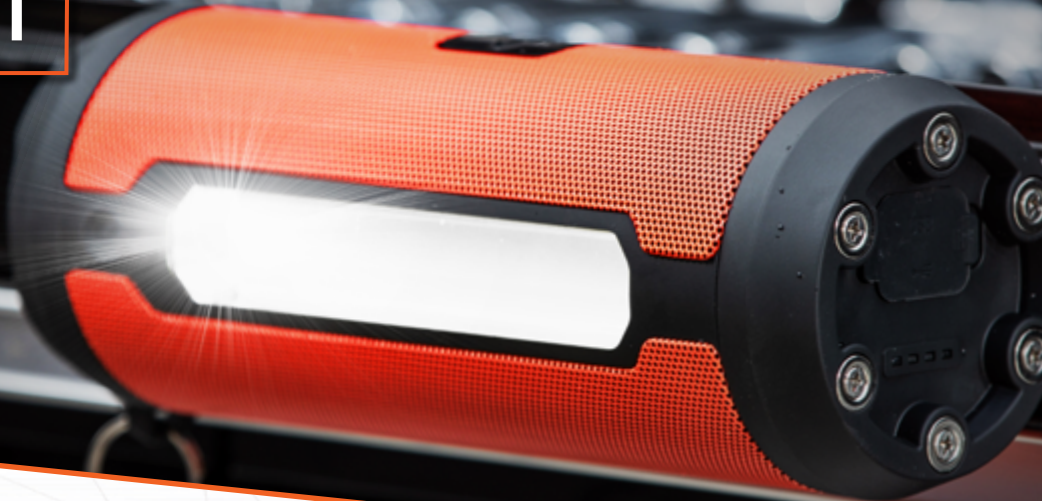

PRODUCT BULLETIN

BLUETOOTH SPEAKER WORK LIGHT

**POWER BANK
MAGNETIC BASE**

SP81400

BLUETOOTH SPEAKER WORK LIGHT

POWER BANK | MAGNETIC BASE

BLUETOOTH 5.0 CAPABILITIES

POWERFUL MAGNETIC BASES

POWER BANK CAPABILITIES

ULTRA-BRIGHT WORKLIGHT

WATER RESISTANT

SLICK AUDIO & PLAYBACK CONTROLS

- Strong magnetic bases can be found on the underside of the speaker, as well as on one end
- Get your music going anywhere in the workshop with this long range bluetooth 5.0 connection
- Conveniently charge your other devices (such as your mobile phone) using a USB 2.0 port
- Perfect for the workshop, under-bonnet or camping
- IP65 Water & dust resistance provides a dust tight unit that also resists water from all angles.