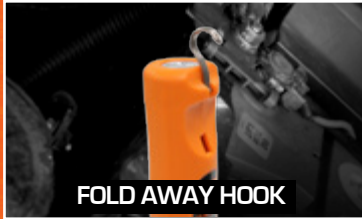

NEW

LED CORDLESS WORKLIGHT/TORCH

SP81412BU

LED TORCH
30 LUX

LED WORKLIGHT
160 LUX

ADJUSTABLE
4 Angle Settings

- 4 angle settings 90°, 120°, 150° & 180°
- Two light sources:
 - 4pc LED light panel (40hrs @ 30Lux)
 - 28pc LED light panel (9Hrs @ 160Lux)
- LED Life: 3000 hours
- Weight: 0.248kg (With Battery)
- Charging Time: 1 hour auto cut-off (±10min)

SKIN ONLY
BATTERY & CHARGER SOLD SEPARATELY

12V
CORDLESS

AVAILABLE SEPARATELY:

MAX LITHIUM

MAX PERFORMANCE

MAX RUN TIME

MAX POWER

- ULTRA LOW QUIESCENT CURRENT CONSUMPTION
- TEMPERATURE MANAGEMENT SYSTEM
- STRONGER CONTACTS
- HIGH POWER BATTERY CELL