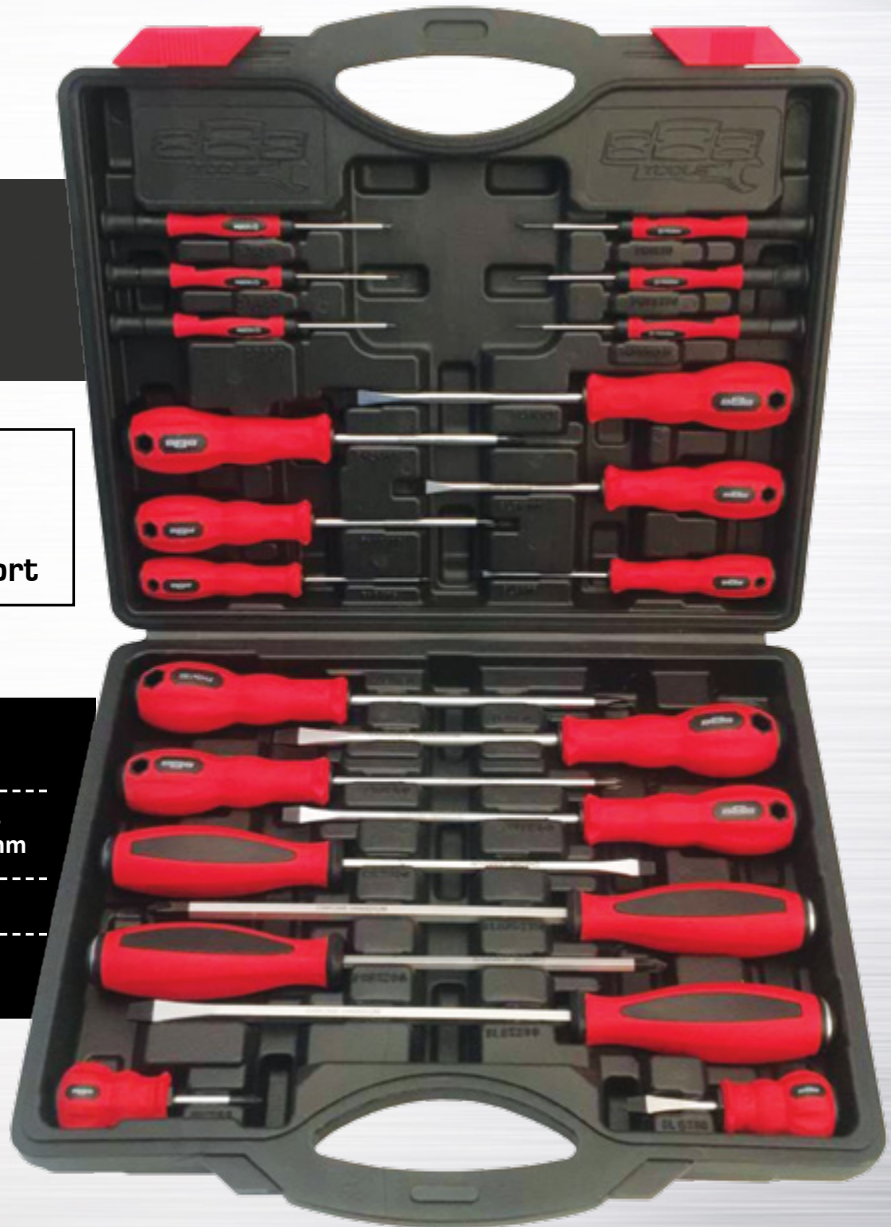

PRODUCT BULLETIN

NEW

SCREWDRIVER SET 22 PIECE T834025

SET INCLUDES:

- Regular Screwdrivers
- Precision Screwdrivers
- Tang Thru Screwdrivers

FEATURES:

- Fully Magnetised Blade & Tips
- Chrome Vanadium Steel Blades
- Soft grip handles for added comfort

SIZES INCLUDE

SLOTTED: 3.0 x 75mm, 5.0 x 100mm, 6.0 x 38mm,
6.0 x 125mm, 6.0 x 150mm, 8.0 x 150mm

PHILLIPS: PH0 x 75mm, PH1 x 100mm, PH2 x 38mm,
PH2 x 100mm, PH2 x 150mm, PH3 x 150mm

PRECISION: SL2, SL2.5, SL3, PH000, PH00, PH0

TANG THRU: PH2 x 150mm, PH3 x 200mm,
6.0 x 150mm, 8.0 x 200mm

BARCODE: 9330514071304
PACKAGING DIMENSIONS: 360 x 290 x 68mm
WEIGHT: 2.7Kg